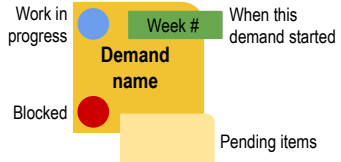

Reality Check Tool

An agile tool for managing deadlines in digital product development

Version 0.1 (Beta)
www.realitychecktool.com

Scope mapped

Board created

Keep the board

Weekly

Demand layout