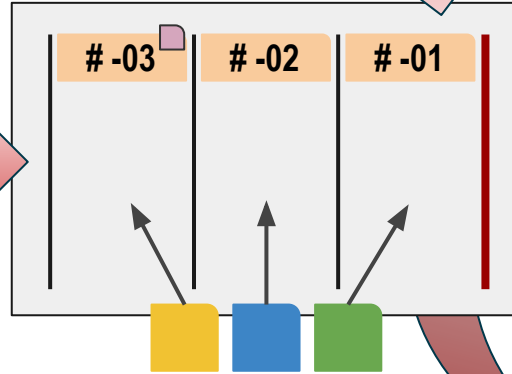

Reality Check Tool

An agile tool for managing deadlines in digital product development

Version 0.1 (Beta)
www.realitychecktool.com

Scope mapped

Board created

Keep the board

Weekly

Demand layout