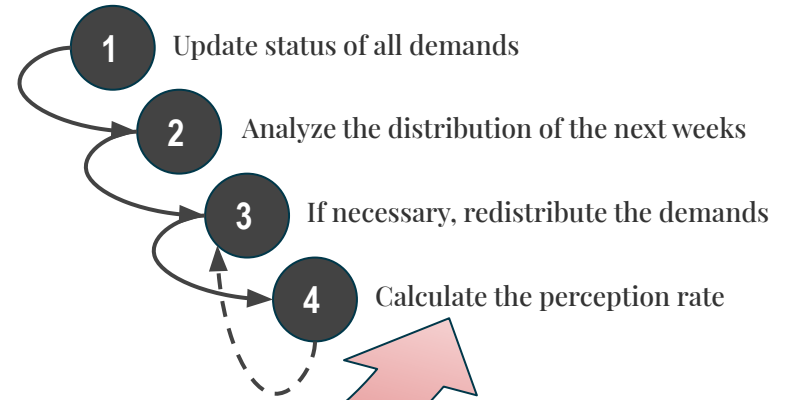

Reality Check Tool

An agile tool for managing deadlines in digital product development

Version 0.1 (Beta)
www.realitychecktool.com

Scope mapped

Board created

Keep the board

Weekly

Demand layout